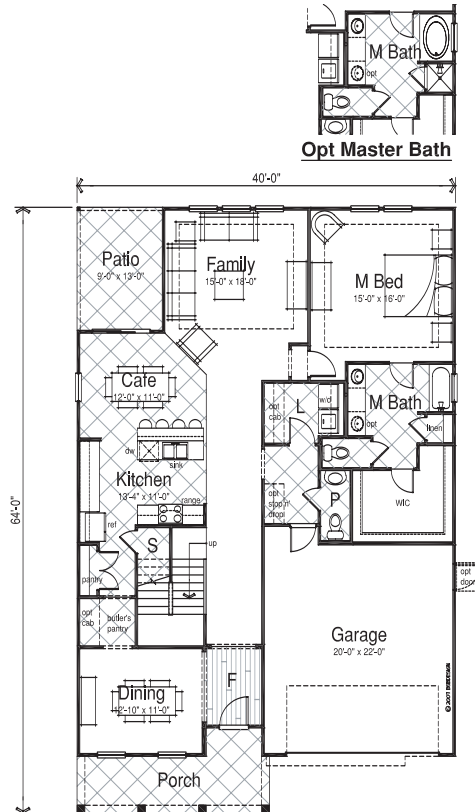

Seaside

5 Bedrooms, 3-1/2 Baths

Lowcountry

Craftsman

Prairie

The home illustrations depicted herein are for presentation only. Specifications and features vary by community. Builder reserves the right to modify plans and specifications without notice.

© Copyright 2007 FirstCoast Homes

Seaside

5 Bedrooms, 3-1/2 Baths
3111 Heated Sq. Ft.

Opt Master Bath

Opt Guest Suite