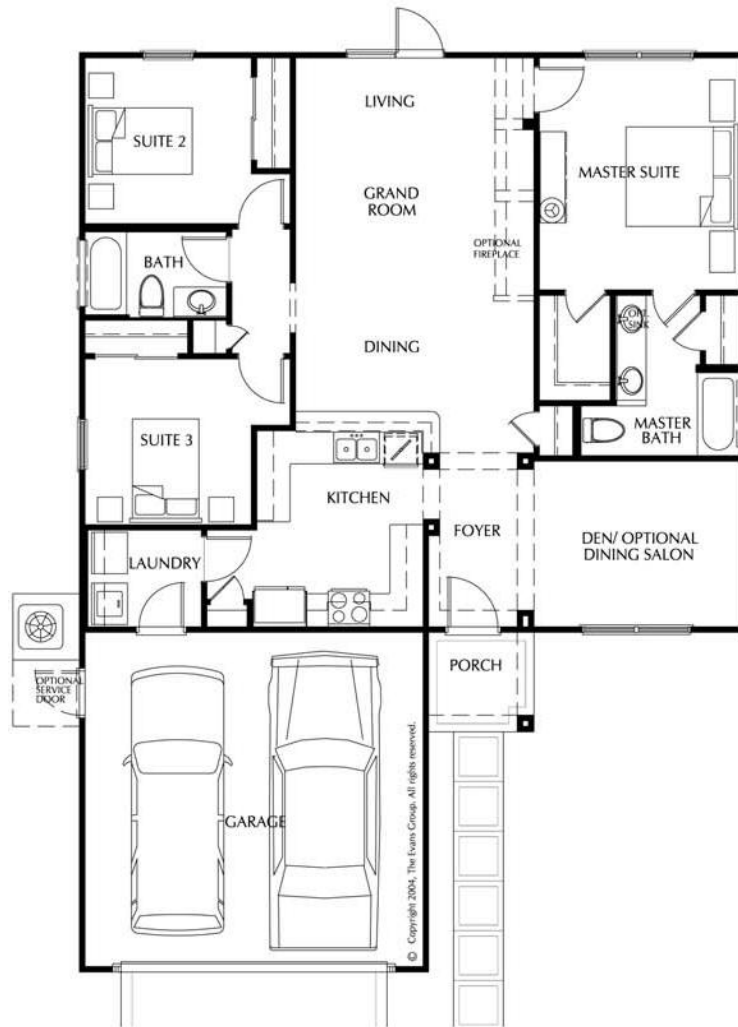

The Bayshore
3 Bedrooms, 2 Baths w/ Den
1,400 Heated Sq. Ft.