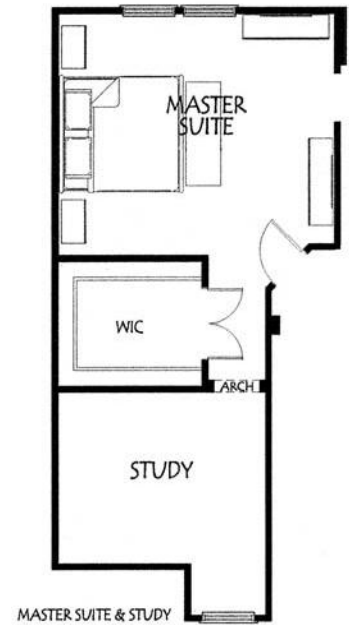

The Sand Castle
4 Bedrooms, 2.5 Baths

Elevation A

Elevation C

Elevation B

The Sand Castle
 4 Bedrooms, 2.5 Baths
 2,347 A/C Sq. Ft.
 2,801 Total Sq. Ft.

Better homes for a better life.

© Copyright 2004, The Evans Group. All rights reserved.