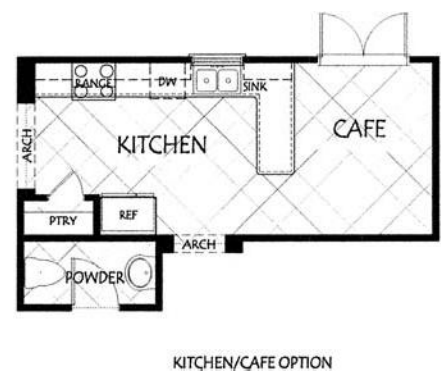

The Sand Castle
4 Bedrooms, 2.5 Baths

Elevation A

Elevation C

Elevation B

The Sand Castle
 4 Bedrooms, 2.5 Baths
 2,347 A/C Sq. Ft.
 2,801 Total Sq. Ft.

Better homes for a better life.

© Copyright 2004, The Evans Group. All rights reserved.